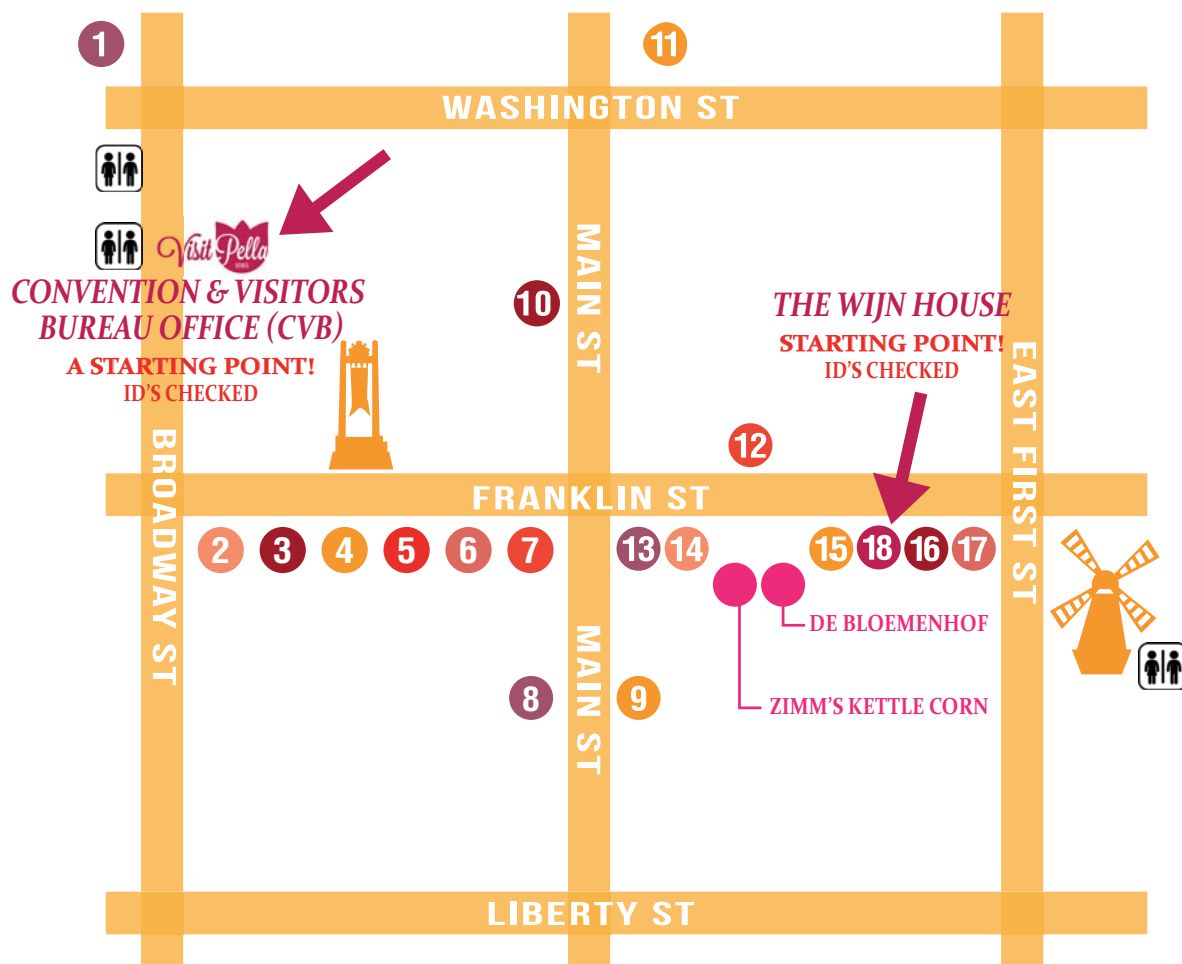

1. **1 BRUXVOORT DECORATING DECORATING CENTER, INC.**
   All weekend: 10% Off In-Stock Furniture
   Madison County Winery-St. Charles, IA
   Petite Sirah-Dry Red
   GOLD-Dry White
   Raspberry Blanc-Semi Sweet
   Lollipop-Sweet Red
2. **2 SILVER LINING**
   During Wine Walk: 20% Off Children's Clothing
   Van Wijk Winery-Sully IA
   Silver Linings-Semi-White
   Bossy Pants-Sweet White
   * These wines are available for purchase at Silver Lining
3. **3 THE HALL TREE**
   The Cellar Winery-Cambridge, IA
   Marquette-Dry Red
   St. Gnileseir-Semi White
   Dancing Bear-Semi Red
4. **4 ULRICH'S MEAT MARKET**
   Stone Cliff Winery-Dubuque, IA
   Appleberry-Cranberry & Apple
   Strawberry Rhubarb-Sweet Fruit
   Sangria-Sweet Blend
   * These wines are available for purchase at Ulrich's
5. **5 SIMPLE TREASURERS**
   Soldier Creek Winery-Fort Dodge, IA
   Rubra-Dry Red
   La Crescent-Dry White
   Paragon Pink-Sweet Pink
6. **6 MERLE NORMAN**
   During Wine Walk: 20% Off all Retail Product
   Calico Skies Winery-Inwood, IA
   Chambourcin-Dry Red
   Geisenheim-Semi White
   Moto-Sparkling Lemon & Cranberry
7. **7 THE QUILTED WINDMILL**
   Wide River Winery-Clinton, IA
   Felony Red-Dry Red
   Ms. DeMeanor White-Dry White
   Double Jeopardy-Sweet Red
8. **8 THE FUNKY ZEBRA**
   During Wine Walk: 20% Off One Item
   Breezy Hills Winery-Minden, IA
   Rolling Hills White-Dry White
   Sassy Girl-Semi White
   Misbehavin'-Sweet Red
9. **9 LILAS BOUTIQUE**
   During Wine Walk: Take 30% Off One Item
   Tassel Ridge Winery-Leighton, IA
   Candleglow White-Dry White
   Silky St. Croix-Semi-Sweet Red
   Steuben-Semi Rosé

1. **10 IN'T VELD'S MEAT MARKET**
   Food Options available for purchase at In't Veld's
   Wooden Wheel Winery-Keota, IA
   Mountain Man-Dry Red
   Charity Mae-Semi White
   Clara's Cranberry-Mulled Cranberry
2. **11 DEJA VU CONSIGNMENTS**
   During Wine Walk: 20% Off Store Wide
   Tassel Ridge Winery-Leighton, IA
   In The Dark-Dry Red
   Edelweiss-Semi-White
3. **12 LUV COLE BOUTIQUE**
   Ardon Creek Winery-Letts, IA
   Nouveau-Semi-Red
   Johanna-Semi Blush
   Old Brick Red-Sweet Red
4. **ZIMM'S KETTLE KORN**
5. **DEBLOOMEN HOEF**
6. **13 THE PEANUT PUB**
   Wilson's Orchard-Iowa City, IA
   Sutliff Cider-Lisbon, IA
   Crimson Sunset-Cascade, IA
7. **14 THE WORK OF OUR HANDS**
   Ackerman Winery- Amana, IA
   Cranberry & Apple-Sweet Fruit
   Red Raspberry-Sweet Fruit
   Dandelion-Sweet Floral
8. **15 THE CORNERSTONE**
   All Day: 20% Off Store Wide
   Penoach Winery-Adel, IA
   Man's Best Friend-Dry Red
   Vignoles-Semi White
   Dallas County Apple-Fruit Wine
9. **16 VAN VEEN CHOCOLATES**
   Van Wijk Winery-Sully IA
   Pink Pirate-Semi Dry Rose'
   Masquerade- Sweet Blush
10. **17 PELLA HOMETOWN VARIETY**
    During Wine Walk: Drawing for FREE Fall Decoration with Purchase
    La Vida Loca-Indianola, IA
    Gooseberry-Dry White
    Sweet Cynsation-Sweet Red
    Cinnamon-Sweet and Unique!
11. **18 THE WIJN HOUSE**
    10% Off Any Purchase During the Wine Walk
    Fireside Winery-Marengo, IA
    Marquette-Dry Red
    Glow-Sweet White
    Autumn Spice-Mulled Blend
    * ALL wines from the Wine Walk are available for purchase at The Wiin House

Vote for your FAVORITE Wine of the Walk